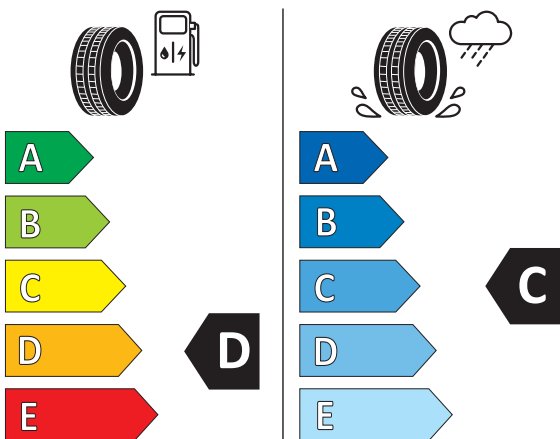

# ENERG

**Magna Tyres**

1322520C020

13R22.5 PR20 156/150 K

C3

2020/740